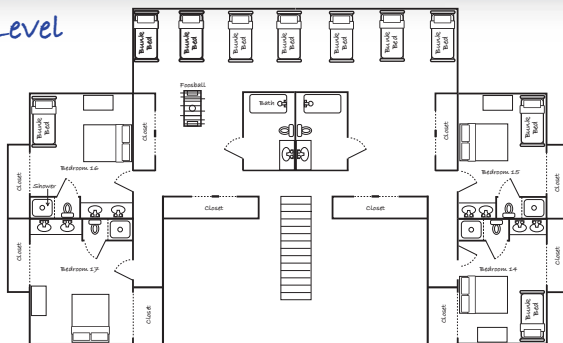

Smoky Mountain
Christian Village
Serving Through Hospitality
Chalet #3

- Opened: July 2002
- Square Feet: 9630
- Maximum Occupancy: 69
- Front Porch w/ 6 Rocking Chairs and 2 Swings
- Dining Tables Set 16
- Bar Tops Set 10
- 2 Fully Equipped Kitchens
- 2 Gas Grills

Main Level