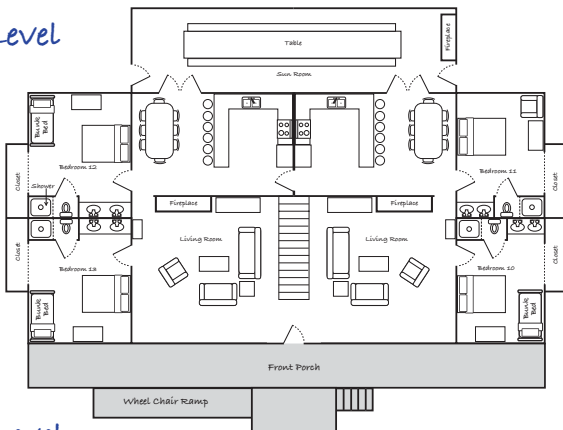

Smoky Mountain
Christian Village
Serving Through Hospitality
Chalet #3

- Opened: July 2002
- Square Feet: 9630
- Maximum Occupancy: 69
- Front Porch w/ 6 Rocking Chairs and 2 Swings
- Dining Tables Set 16
- Bar Tops Set 10
- 2 Fully Equipped Kitchens
- 2 Gas Grills

To book this or any one of our 13 beautiful chalets and lodges please contacts us...

www.tsmcv.org • 866-998-6393
email: info@tsmcv.org
2525 Goldrush Rd.
Pigeon Forge, TN. 37863