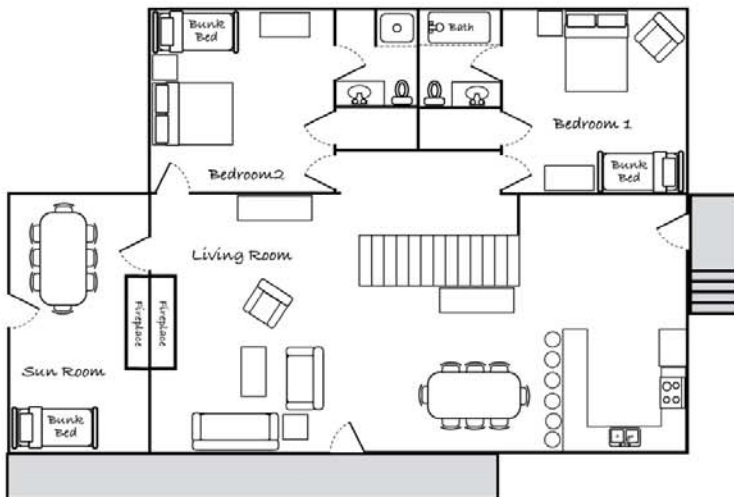

Smoky Mountain
Christian Village
Serving Through Hospitality
Chalet #2

- Opened January 2002
- 3344 Square Feet
- Maximum Occupancy: 28
- Bunk Beds: 11
- Dining Table Sets 8
- Bar Top Sets 6
- Sunroom has Seating for 8
- 2 Fireplaces
- Gas Grill
- Gazebo
- Hammock

Main Level

Lower Level

To book this or any one of our 13 beautiful chalets and lodges please contact us...

www.tsmcv.org • 866-998-6393

email: info@tsmcv.org

2525 Goldrush Rd.

Pigeon Forge, TN. 37863