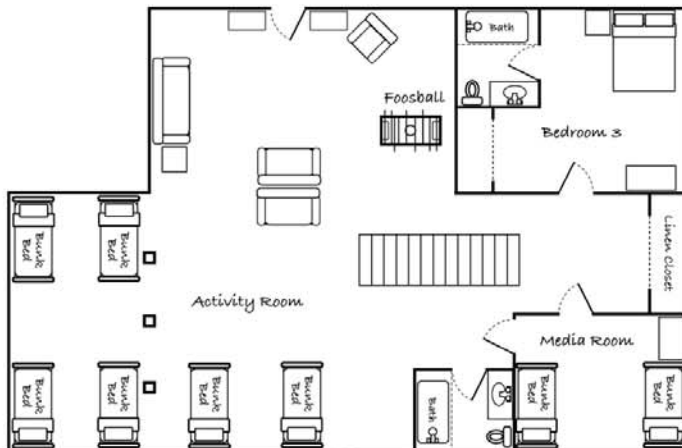

Lower Level

To book this or any one of our 13 beautiful chalets and lodges please contact us...

www.tsmcv.org • 866-998-6393

email: info@tsmcv.org

2525 Goldrush Rd.

Pigeon Forge, TN. 37863